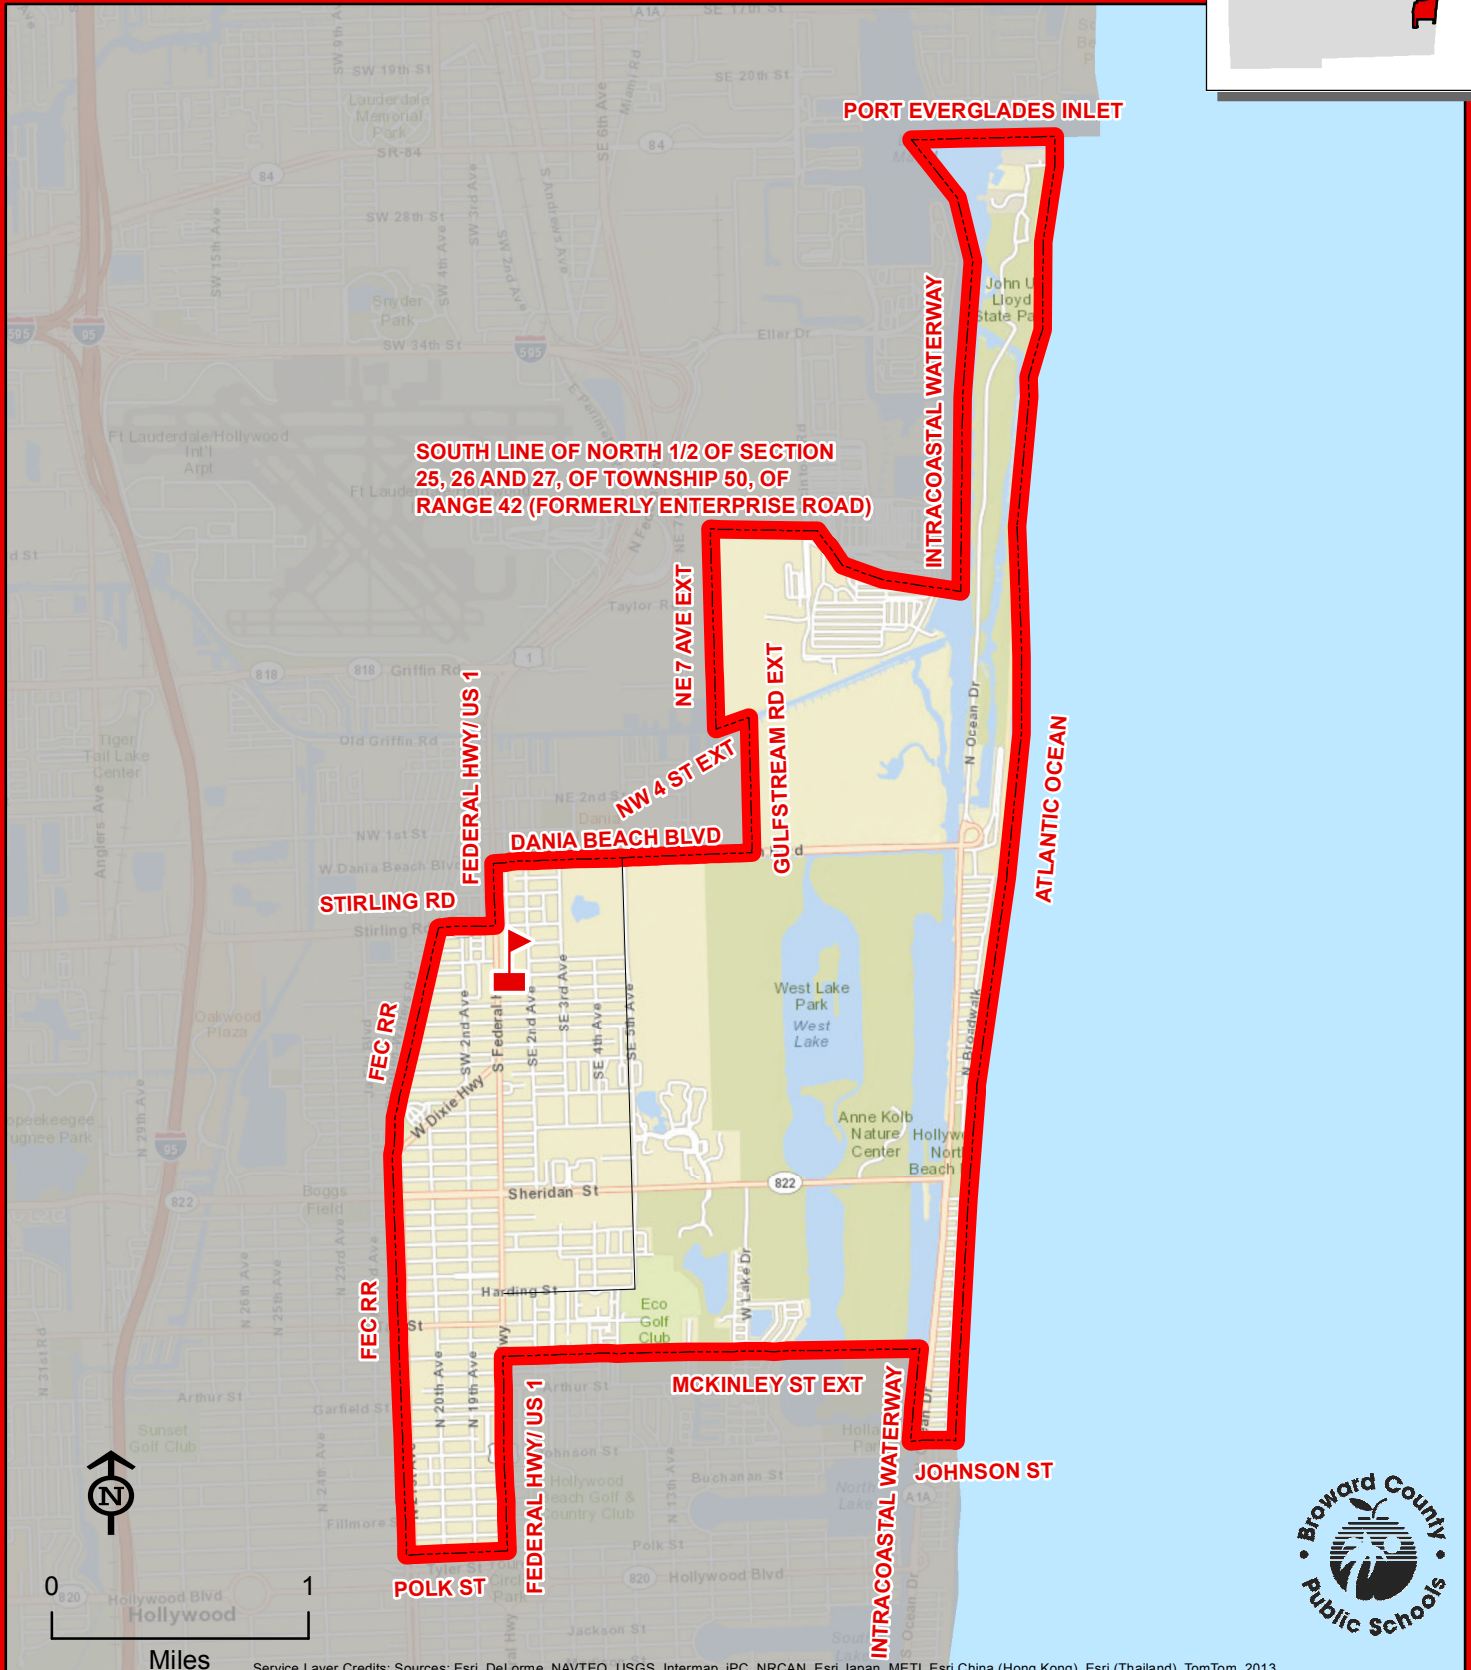

DANIA ELEMENTARY SCHOOL

300 SE 2 AVENUE
 DANIA BEACH, FLORIDA 33004
 754-323-5350

DANIA

THIS MAP IS FOR CONCEPTUAL PURPOSES ONLY AND SHOULD NOT BE USED FOR LEGAL BOUNDARY DETERMINATIONS